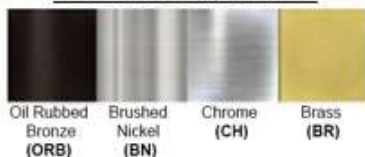

Product: Vanity Fixture
Product Code(s): VTL10

Product Details

Type: Vanity Fixture
Usage: Indoor Damp Location
Mounting: Wall Mounted
Materials: Metal & Acrylic Diffuser

Voltage: 120V AC
Power: 10Watt, 20Watt, 30Watt
Dimmable: Yes, TRIAC Dimming
Light Source: LED
LED working hours: 30,000 Hours
Luminous Efficacy: 60-70 Lumens/Watt
LED Colour Temperature: 2700-6000K
CRI>80
Lumen output:
600 Lumens – 10 Watt Fixture
1200 Lumens – 20 Watt Fixture
1800 Lumens – 30 Watt Fixture

Dimensions (inch):
12 (W) X 5 (H) X 2.5 (E) – 10 Watt Fixture
24 (W) X 5 (H) X 2.5 (E) – 20 Watt Fixture
36 (W) X 5 (H) X 2.5 (E) – 30 Watt Fixture

Warranty
36 Months from Shipment

Certification

Finish: Oil Rubbed Bronze (ORB), Brushed Nickel (BN), Chrome (CH), Brass (BR)

Powder Coated Finish: White (WH), Black (BK), Gray (GR)

** Custom finish as requested

Standard finishes

Powder coated finishes

Disclaimer:

- * Product details are subject to change without prior notice
- * Please contact nearest Meomi Lighting team/representative for all engineered solutions requirements
- * Products may vary from the picture(s) provided in this data sheet