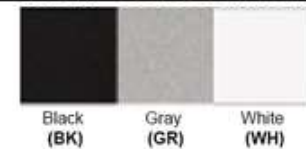

Product: Vanity Fixture
Product Code(s): VTL10

Product Details

Type: Vanity Fixture
Usage: Indoor Damp Location
Mounting: Wall Mounted
Materials: Metal & Acrylic Diffuser

Voltage: 120V AC
Power: 10Watt, 20Watt, 30Watt
Dimmable: Yes, TRIAC Dimming
Light Source: LED
LED working hours: 30,000 Hours
Luminous Efficacy: 60-70 Lumens/Watt
LED Colour Temperature: 2700-6000K
CRI>80
Lumen output:
600 Lumens – 10 Watt Fixture
1200 Lumens – 20 Watt Fixture
1800 Lumens – 30 Watt Fixture

Dimensions (inch):
12 (W) X 5 (H) X 2.5 (E) – 10 Watt Fixture
24 (W) X 5 (H) X 2.5 (E) – 20 Watt Fixture
36 (W) X 5 (H) X 2.5 (E) – 30 Watt Fixture

Warranty
36 Months from Shipment

Certification

Finish: Oil Rubbed Bronze (ORB), Brushed Nickel (BN), Chrome (CH), Brass (BR)

Powder Coated Finish: White (WH), Black (BK), Gray (GR)

** Custom finish as requested

Standard finishes

Powder coated finishes

Disclaimer:

- * Product details are subject to change without prior notice
- * Please contact nearest Meomi Lighting team/representative for all engineered solutions requirements
- * Products may vary from the picture(s) provided in this data sheet