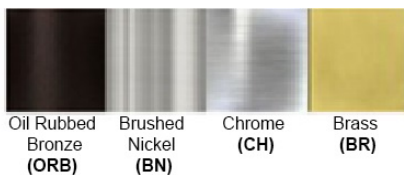

12 months from shipment

Certification

Finish: Oil Rubbed Bronze (ORB), Brushed Nickel (BN), Chrome (CH), Brass (BR)

Powder Coated Finish: White (WH), Black (BK), Gray (GR)

** Custom finish as requested

Standard finishes