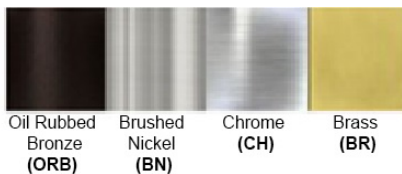

Standard finishes