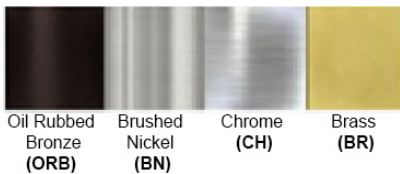

Dimensions (inch): 17 (D) X 20 (H)  
**\*\*Custom dimension available**

**Warranty**  
12 months from shipment

Finish: Oil Rubbed Bronze (ORB), Brushed Nickel (BN), Chrome (CH), Brass (BR)  
Powder Coated Finish: White (WH), Black (BK), Gray (GR)

**\*\* Custom finish as requested**

#### Standard finishes