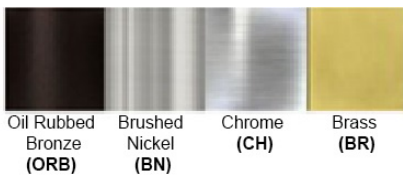

Standard finishes