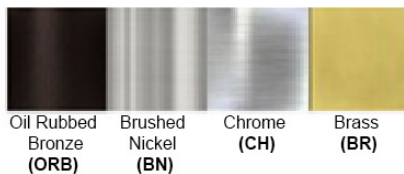

### Certification

Finish: Oil Rubbed Bronze (ORB), Brushed Nickel (BN), Chrome (CH), Brass (BR)

Powder Coated Finish: White (WH), Black (BK), Gray (GR)

\*\* Custom finish as requested

### Standard finishes

### Powder coated finishes