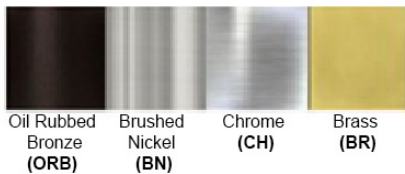

### Certification

Finish: Oil Rubbed Bronze (ORB), Brushed Nickel (BN), Chrome (CH), Brass (BR)

Powder Coated Finish: White (WH), Black (BK), Gray (GR)

**\*\* Custom finish as requested**

#### Standard finishes

#### Powder coated finishes