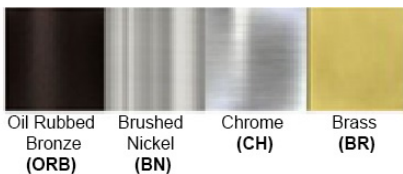

Standard finishes