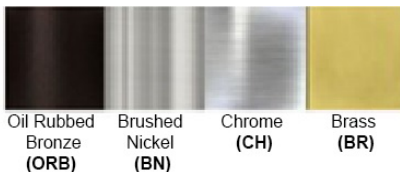

Bronze (ORB), Brushed Nickel (BN), Chrome (CH), Brass (BR)
Powder Coated Finish: White (WH), Black (BK), Gray (GR)
**** Custom finish as requested**

Standard finishes

Powder coated finishes

Disclaimer:

- * Product details are subject to change without prior notice
- * Please contact nearest Meomi Lighting team/representative for all engineered solutions requirements
- * Products may vary from the picture(s) provided in this data sheet