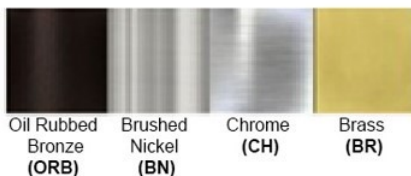

Standard finishes