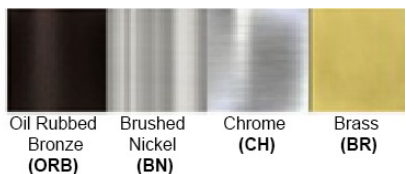

Dimensions (inch): 4.33 (W) X 13 (H) X 5.3 (E)

**\*\*Custom dimension available**

**Warranty**  
12 months from shipment

Bronze (ORB), Brushed Nickel (BN), Chrome (CH), Brass (BR)

Powder Coated Finish: White (WH), Black (BK), Gray (GR)

**\*\* Custom finish as requested**

#### Standard finishes