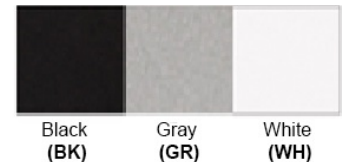

Powder coated finishes

Disclaimer:

- Product details are subject to change without prior notice
- Please contact nearest Meomi Lighting team/representative for all engineered solutions requirements
- Products may vary from the picture(s) provided in this data sheet