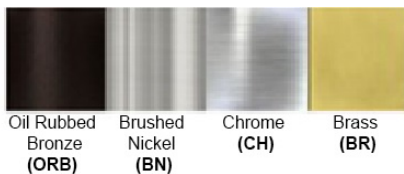

Dimensions (inch): 7.8 (W) X 4 (D)

**\*\*Custom dimension available**

**Warranty**  
12 months from shipment

Bronze (ORB), Brushed Nickel (BN), Chrome (CH), Brass (BR)

Powder Coated Finish: White (WH), Black (BK), Gray (GR)

**\*\* Custom finish as requested**

#### Standard finishes