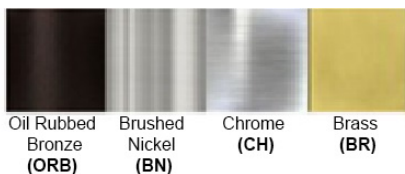

Dimensions (inch): 7.6 (W) X 9.8 (H) X 4.2 (D)

**\*\*Custom dimension available**

**Warranty**  
12 months from shipment

Bronze (ORB), Brushed Nickel (BN), Chrome (CH), Brass (BR)  
Powder Coated Finish: White (WH), Black (BK), Gray (GR)

**\*\* Custom finish as requested**

### Standard finishes