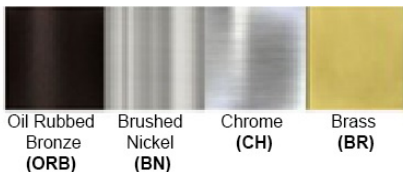

Warranty
12 months from shipment

Bronze (ORB), Brushed Nickel (BN), Chrome (CH), Brass (BR)
Powder Coated Finish: White (WH), Black (BK), Gray (GR)

**** Custom finish as requested**

Standard finishes

Powder coated finishes