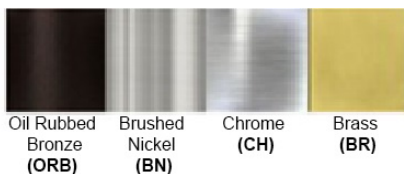

Warranty
12 months from shipment

Bronze (ORB), Brushed Nickel (BN), Chrome (CH), Brass (BR)
Powder Coated Finish: White (WH), Black (BK), Gray (GR)

**** Custom finish as requested**

Standard finishes

Powder coated finishes