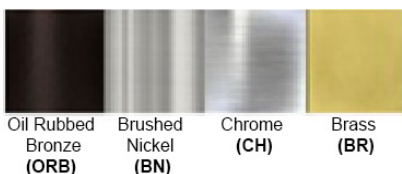

Standard finishes