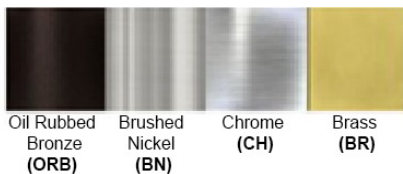

Warranty
12 months from shipment

Certification

Bronze (ORB), Brushed Nickel (BN), Chrome (CH), Brass (BR)

Powder Coated Finish: White (WH), Black (BK), Gray (GR)

**** Custom finish as requested**

Standard finishes