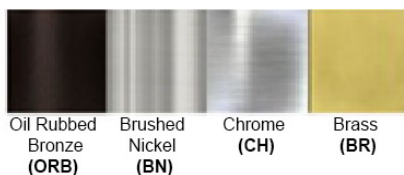

Warranty
12 months from shipment

Certification

Bronze (ORB), Brushed Nickel (BN), Chrome (CH), Brass (BR)

Powder Coated Finish: White (WH), Black (BK), Gray (GR)

**** Custom finish as requested**

Standard finishes