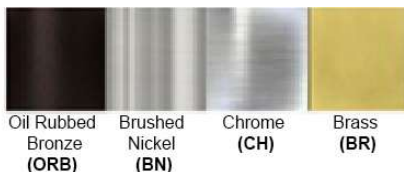

## Certification

Finish: Oil Rubbed Bronze (ORB), Brushed Nickel (BN), Chrome (CH), Brass (BR)  
Powder Coated Finish: White (WH), Black (BK), Gray (GR)

\*\* Custom finish as requested

### Standard finishes