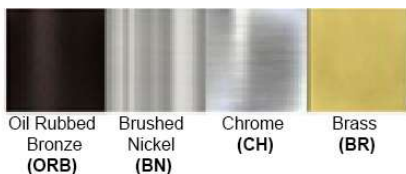

Finish: Oil Rubbed Bronze (ORB), Brushed Nickel (BN), Chrome (CH), Brass (BR)  
Powder Coated Finish: White (WH), Black (BK), Gray (GR)

\*\* Custom finish as requested

#### Standard finishes