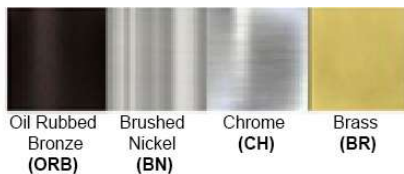

Standard finishes