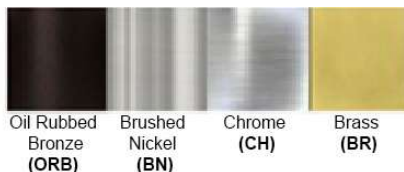

Finish: Oil Rubbed Bronze (ORB), Brushed Nickel (BN), Chrome (CH), Brass (BR)  
Powder Coated Finish: White (WH), Black (BK), Gray (GR)

\*\* Custom finish as requested

#### Standard finishes