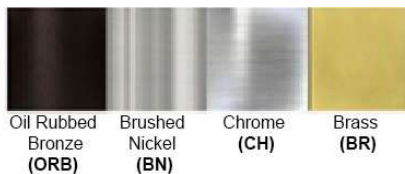

Finish: Oil Rubbed Bronze (ORB), Brushed Nickel (BN), Chrome (CH), Brass (BR)  
Powder Coated Finish: White (WH), Black (BK), Gray (GR)

\*\* Custom finish as requested

#### Standard finishes