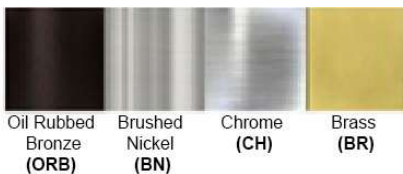

Standard finishes