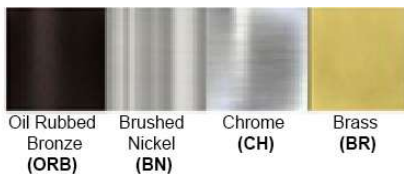

Standard finishes