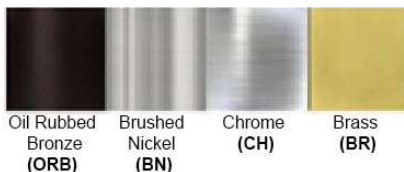

12 months from shipment

Certification

Finish: Oil Rubbed Bronze (ORB), Brushed Nickel (BN), Chrome (CH), Brass (BR)

Powder Coated Finish: White (WH), Black (BK), Gray (GR)

** Custom finish as requested

Standard finishes