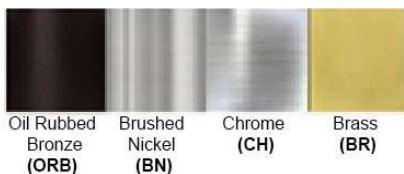

\*\*Custom Dimension Available

**Warranty**  
12 months from shipment

Finish: Oil Rubbed Bronze (ORB), Brushed Nickel (BN), Chrome (CH), Brass (BR)  
Powder Coated Finish: White (WH), Black (BK), Gray (GR)

#### Standard finishes