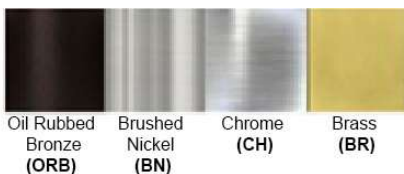

### Certification

Finish: Oil Rubbed Bronze (ORB), Brushed Nickel (BN), Chrome (CH), Brass (BR)  
Powder Coated Finish: White (WH), Black (BK), Gray (GR)

\*\* Custom finish as requested

### Standard finishes