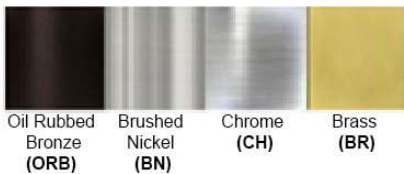

Standard finishes