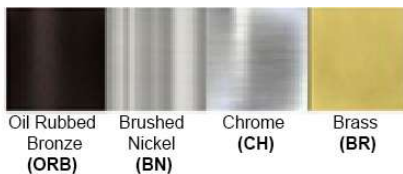

Finish: Oil Rubbed Bronze (ORB), Brushed Nickel (BN), Chrome (CH), Brass (BR)
Powder Coated Finish: White (WH), Black (BK), Gray (GR)

** Custom finish as requested

Standard finishes

Powder coated finishes