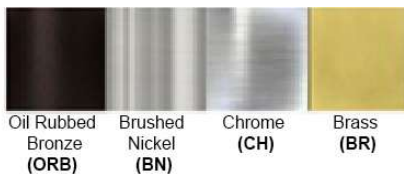

Finish: Oil Rubbed Bronze (ORB), Brushed Nickel (BN), Chrome (CH), Brass (BR)
Powder Coated Finish: White (WH), Black (BK), Gray (GR)

** Custom finish as requested

Standard finishes

Powder coated finishes