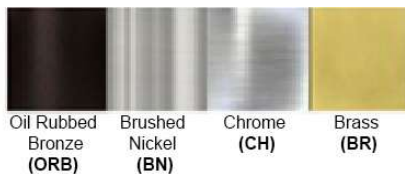

Dimensions (inch):

3 Lamps: 20 (W) X 11.5 (H)

4 Lamps: 17 (W) X 11.5 (H)

**Custom Dimension Available

Warranty

12 months from shipment

Certification

Finish: Oil Rubbed Bronze (ORB), Brushed Nickel (BN), Chrome (CH), Brass (BR)

Powder Coated Finish: White (WH), Black (BK), Gray (GR)

** Custom finish as requested

Standard finishes

Powder coated finishes

Disclaimer:

- * Product details are subject to change without prior notice
- * Please contact nearest Meomi Lighting team/representative for all engineered solutions requirements
- * Products may vary from the picture(s) provided in this data sheet