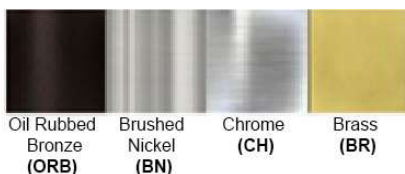

Disclaimer:

- Product details are subject to change without prior notice
- Please contact nearest Meomi Lighting team/representative for all engineered solutions requirements
- Products may vary from the picture(s) provided in this data sheet