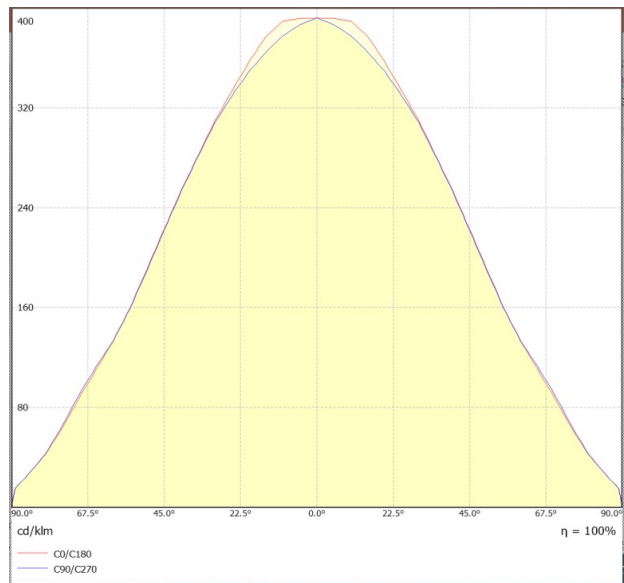

Technical Specifications :

Luminous Efficacy (Lm/Watt)	Power (Watt)	Input Voltage (V)	Lumen Output (Lumens)	CCT (K)	CRI
140 (Lm/Watt)	50	100-277 V AC	7000	3000-6000K	80
	100		14,000		
	120		16,800		
	150		21,000		
	180		25,200		
	200		28,000		

Photometric View :

Please note the following:

- Product details are subject to change without prior notice
- Please contact nearest Meomi Lighting team/representative for all engineered solutions requirements
- Products may vary from the picture(s) provided in this data sheet

Meomi Lighting Inc.
300-22 King Street South
Waterloo, ON, N2J 1N8
Tel:226.499.8547
Fax: 519.279.0162

Email: reachout@meomilighting.com
www.meomilighting.com