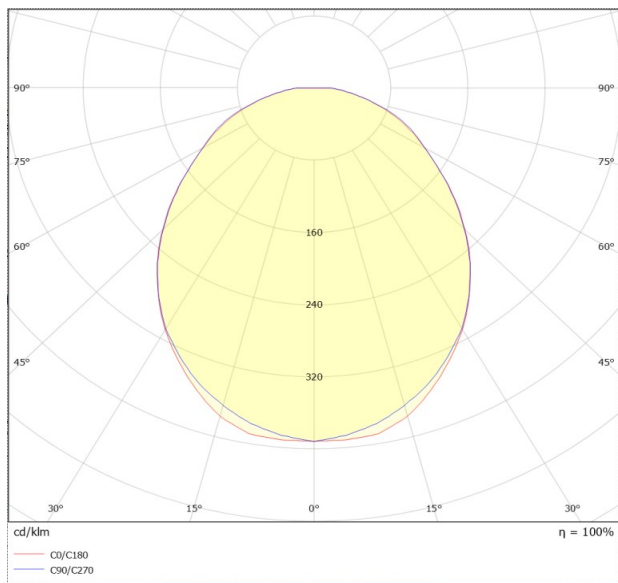

Technical Specifications :

Luminous Efficacy (Lm/Watt)	Power (Watt)	Input Voltage (V)	Lumen Output (Lumens)	CCT (K)	CRI
140 (Lm/Watt)	50	100-277 V AC	7000	3000-6000K	80
	100		14,000		
	120		16,800		
	150		21,000		
	180		25,200		
	200		28,000		

Photometric View :

Please note the following:

- Product details are subject to change without prior notice
- Please contact nearest Meomi Lighting team/representative for all engineered solutions requirements
- Products may vary from the picture(s) provided in this data sheet

Meomi Lighting Inc.
300-22 King Street South
Waterloo, ON, N2J 1N8
Tel:226.499.8547
Fax: 519.279.0162

Email: reachout@meomilighting.com
www.meomilighting.com