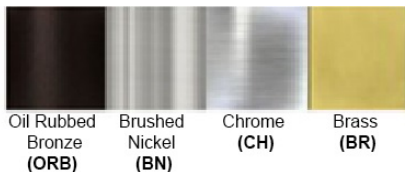

Standard finishes