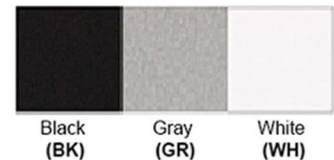

Powder coated finishes

Disclaimer:

- Product details are subject to change without prior notice
- Please contact nearest Meomi Lighting team/representative for all engineered solutions requirements
- Products may vary from the picture(s) provided in this data sheet