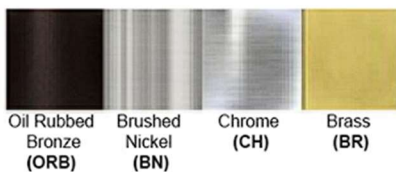

### Certification

Finish: Oil Rubbed Bronze (ORB), Brushed Nickel (BN), Chrome (CH), Brass (BR)

Powder Coated Finish: White (WH), Black (BK), Gray (GR)

\*\* Custom finish as requested

#### Standard finishes