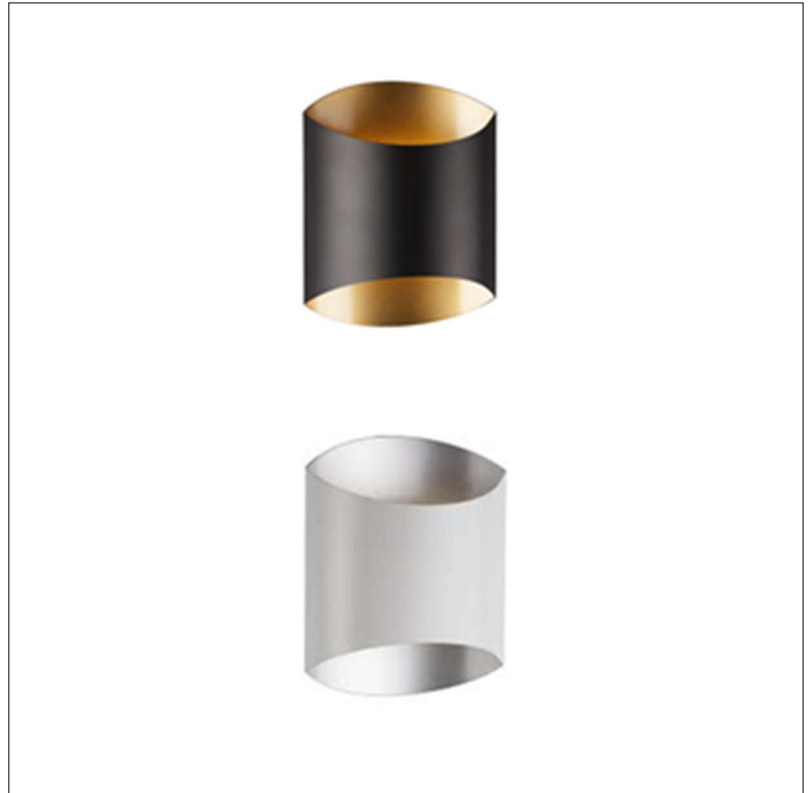

Product: Integrated LED - Sconce  
Product Code(s): MILS24

### Product Details

Type: Integrated LED - Sconce  
Usage: Indoor Dry Location  
Mounting: Wall  
Materials: Metal and Acrylic Diffuser

Voltage: 120 V AC  
Power: 8 Watt  
Dimmable: Yes, TRIAC Dimming.

Light Source: LED  
Light Projection: Upwards and Downwards  
LED working hours: 30,000 Hours  
Lumen Output: 480 Lumens  
Luminous Efficacy: 60-70 Lumens/watt  
LED Colour Temperature: 2700-5000K  
CRI>80

Dimensions (inch): 8 (W) X 10 (H) X 4 (E)