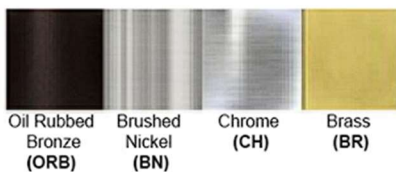

36 Months from Shipment

Certification

Finish: Oil Rubbed Bronze (ORB), Brushed Nickel (BN), Chrome (CH), Brass (BR)

Powder Coated Finish: White (WH), Black (BK), Gray (GR)

** Custom finish as requested

Standard finishes