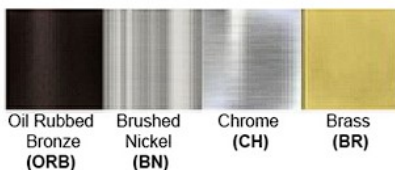

Light Source: LED
LED Working Hours: 30,000
Luminous Efficacy: 60 - 70 Lumens/Watt
LED Colour Temperature: 3000-6000 K
CRI>80
Lumen Output: 180 Lumens

Dimensions (inch): 3 (W) X 4 (H) X 4 (E)

Warranty
36 months from shipment

Certification

Finish: Oil Rubbed Bronze (ORB), Brushed Nickel (BN), Chrome (CH), Brass (BR)
Powder Coated Finish: White (WH), Black (BK), Gray (GR)

**** Custom finish as requested**

Standard finishes

Powder coated finishes