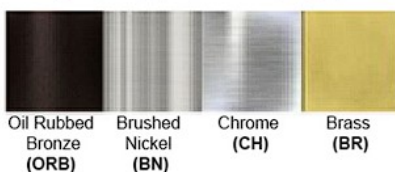

## **Certification**

Finish: Oil Rubbed Bronze (ORB), Brushed Nickel (BN), Chrome (CH), Brass (BR)

Powder Coated Finish: White (WH), Black (BK), Gray (GR)

\*\* Custom finish as requested

### Standard finishes

### Powder coated finishes