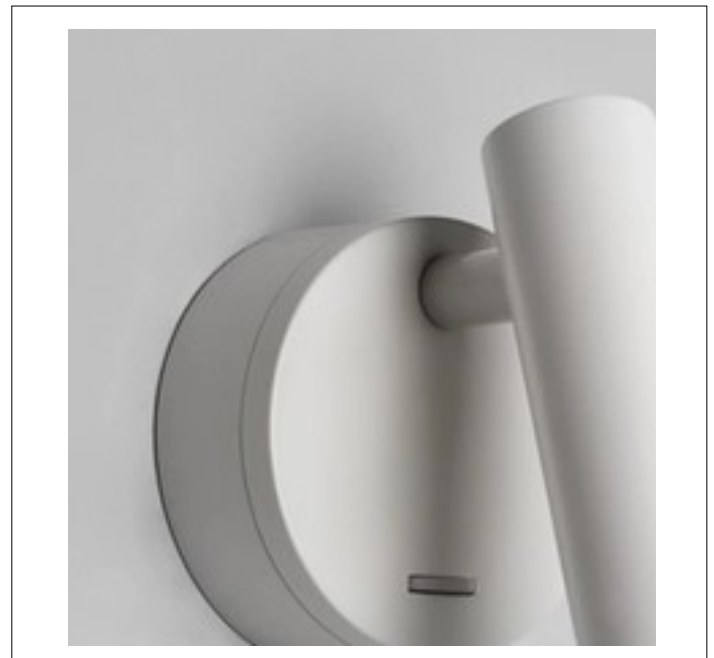

Warranty
36 months from shipment

Certification

Finish: Oil Rubbed Bronze (ORB), Brushed Nickel (BN), Chrome (CH), Brass (BR)

Powder Coated Finish: White (WH), Black (BK), Gray (GR)

** Custom finish as requested