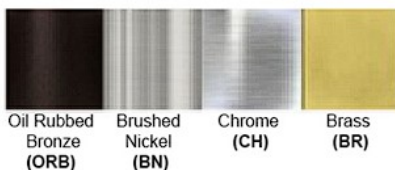

Light Source: LED
LED Working Hours: 30,000
Luminous Efficacy: 60 - 70 Lumens/Watt
LED Colour Temperature: 3000-6000 K
CRI>80
Lumen Output: 180 Lumens

Warranty
36 months from shipment

Dimensions (inch): 4 (H) X 2.5 (W) X 3.5 (E)

Finish: Oil Rubbed Bronze (ORB), Brushed Nickel (BN), Chrome (CH), Brass (BR)
Powder Coated Finish: White (WH), Black (BK), Gray (GR)

** Custom finish as requested

Standard finishes

Powder coated finishes