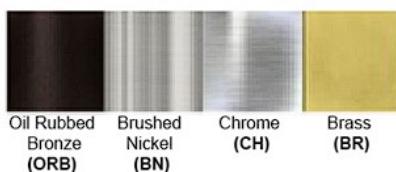

## Certification

Finish: Oil Rubbed Bronze (ORB), Brushed Nickel (BN), Chrome (CH), Brass (BR)

Powder Coated Finish: White (WH), Black (BK), Gray (GR)

\*\* Custom finish as requested

### Standard finishes

### Powder coated finishes