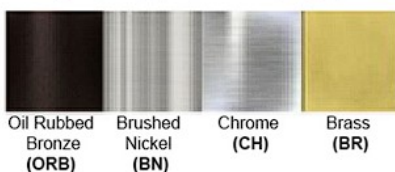

Dimensions (inch): 5 (H) X 5 (W) X 4 (E)

**Warranty**  
36 months from shipment

**Certification**

Finish: Oil Rubbed Bronze (ORB), Brushed Nickel (BN), Chrome (CH), Brass (BR)  
Powder Coated Finish: White (WH), Black (BK), Gray (GR)

\*\* Custom finish as requested

### Standard finishes