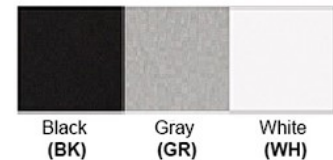

Powder coated finishes

Disclaimer:

- Product details are subject to change without prior notice
- Please contact nearest Meomi Lighting team/representative for all engineered solutions requirements
- Products may vary from the picture(s) provided in this data sheet