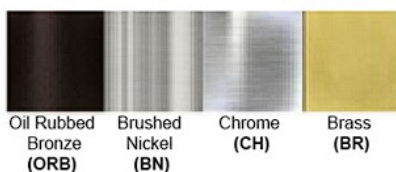

Light Source: LED
LED Working Hours: 30,000
Luminous Efficacy: 60 - 70 Lumens/Watt
LED Colour Temperature: 3000-6000 K
CRI>80
Lumen Output: 240 Lumens

Dimensions (inch): 6 (H) X 3 (W) X 3.5 (E)

Warranty
36 months from shipment

Certification

Finish: Oil Rubbed Bronze (ORB), Brushed Nickel (BN), Chrome (CH), Brass (BR)
Powder Coated Finish: White (WH), Black (BK), Gray (GR)

** Custom finish as requested

Standard finishes

Powder coated finishes