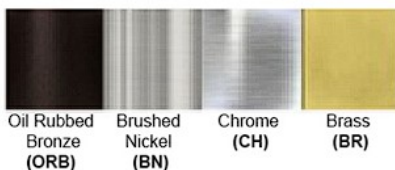

Light Source: LED
LED Working Hours: 30,000
Luminous Efficacy: 60 - 70 Lumens/Watt
LED Colour Temperature: 3000-6000 K
CRI>80
Lumen Output: 120 Lumens

Dimensions (inch): 6 (W) X 3 (H) X 4 (E)

Warranty
36 months from shipment

Finish: Oil Rubbed Bronze (ORB), Brushed Nickel (BN), Chrome (CH), Brass (BR)
Powder Coated Finish: White (WH), Black (BK), Gray (GR)

** Custom finish as requested

Standard finishes

Powder coated finishes