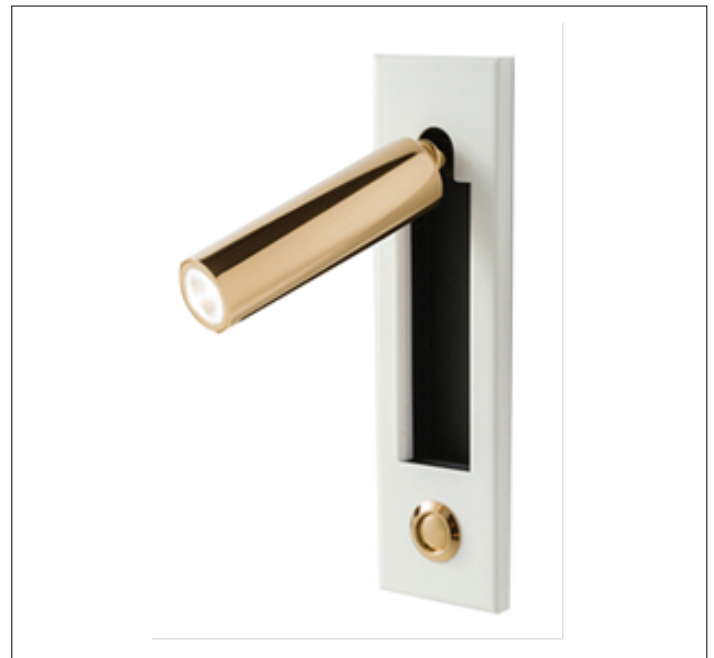

Product: LED - Bed Side Reading Lamp
Product Code(s): LRBL002

Product Details

Type: LED - Bed Side Reading Lamp
Usage: Indoor Dry Location
Mounting: Wall
Material: Metal

Voltage: 120V AC
Power: 3 Watt
Dimmable: Yes, TRIAC Dimming

Light Source: LED
LED Working Hours: 30,000
Luminous Efficacy: 60 - 70 Lumens/Watt
LED Colour Temperature: 3000-6000 K
CRI>80
Lumen Output: 180 Lumens

Dimensions (inch): 5.5 (H) X 3 (W) X 4.5 (E)

Warranty
36 months from shipment