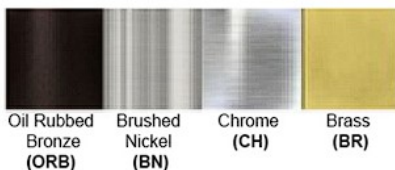

Certification

Finish: Oil Rubbed Bronze (ORB), Brushed Nickel (BN), Chrome (CH), Brass (BR)

Powder Coated Finish: White (WH), Black (BK), Gray (GR)

**** Custom finish as requested**

Standard finishes

Powder coated finishes