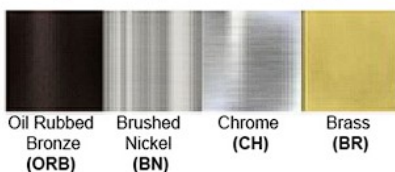

Dimensions (inch): 6 (H) X 3 (W) X 4 (E)

**Warranty**  
36 months from shipment

Finish: Oil Rubbed Bronze (ORB), Brushed Nickel (BN), Chrome (CH), Brass (BR)  
Powder Coated Finish: White (WH), Black (BK), Gray (GR)

\*\* Custom finish as requested

### Standard finishes