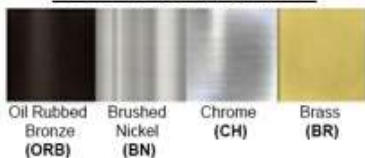

### Certification

Finish: Oil Rubbed Bronze (ORB), Brushed Nickel (BN), Chrome (CH), Brass (BR)

Powder Coated Finish: White (WH), Black (BK), Gray (GR)

\*\* Custom finish as requested

#### Standard finishes

#### Powder coated finishes