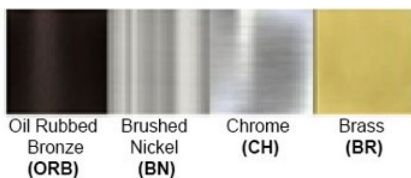

Standard finishes