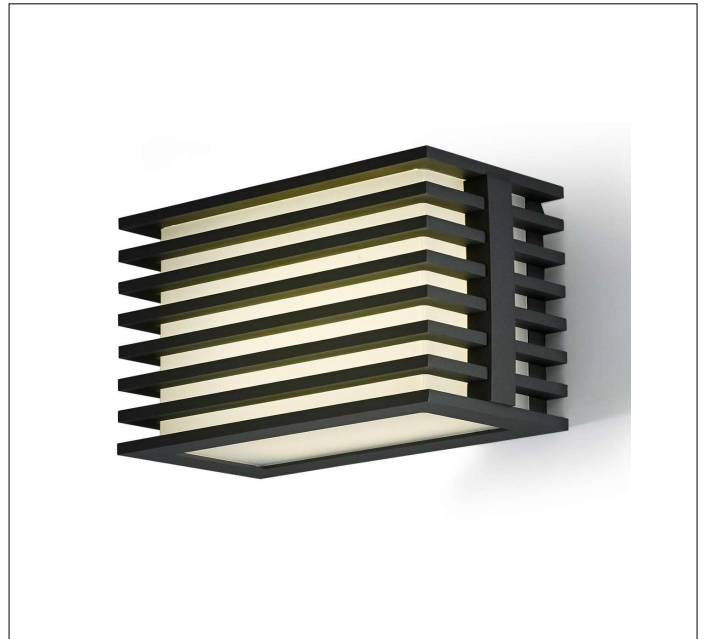

Warranty

36 Months from Shipment

Certification

Disclaimer:

- Product details are subject to change without prior notice
- Please contact nearest Meomi Lighting team/representative for all engineered solutions requirements
- Products may vary from the picture(s) provided in this data sheet